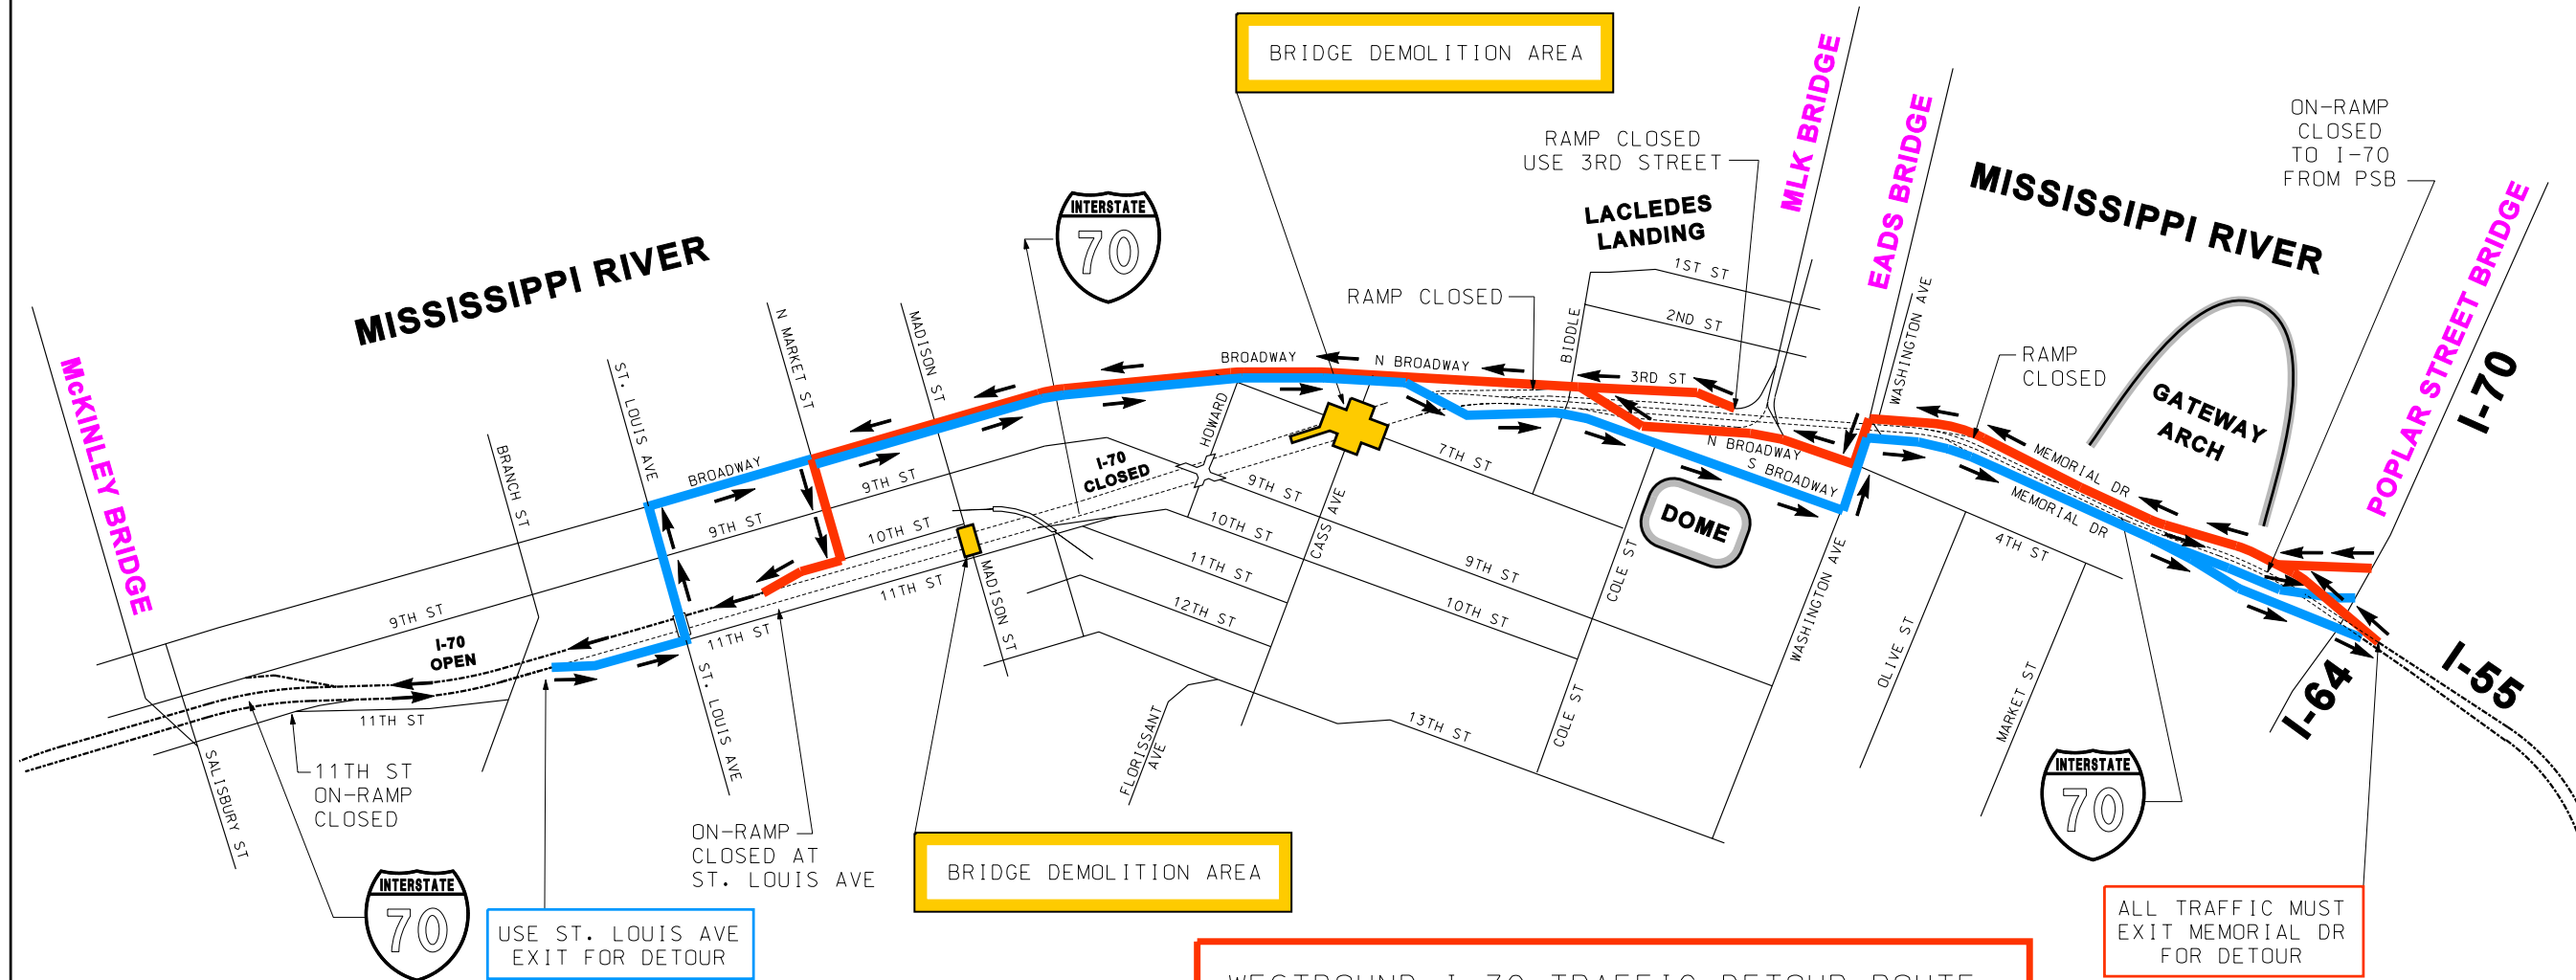

I-70 WEEKEND DETOUR PLAN

MADISON STREET & CASS AVENUE BRIDGE DEMOLITIONS

EASTBOUND I-70 TRAFFIC DETOUR ROUTE

EXIT AT ST. LOUIS AVE.
 EAST ON ST. LOUIS AVE. TO BROADWAY
 BROADWAY TO WASHINGTON AVE.
 EAST ON WASHINGTON TO MEMORIAL DRIVE
 MEMORIAL DRIVE TO I-70 EAST, I-64 EAST/WEST,
 I-55 NORTH/SOUTH AND I-44 WEST

ANTICIPATED FOR TWO WEEKENDS ONLY

WESTBOUND I-70 TRAFFIC DETOUR ROUTE

EXIT AT MEMORIAL DRIVE
 MEMORIAL DRIVE TO WASHINGTON AVE.
 WASHINGTON AVE. WEST TO 4TH STREET
 4TH STREET TO BROADWAY
 BROADWAY TO N. MARKET STREET
 N. MARKET STREET WEST TO 10TH STREET
 10TH STREET TO I-70 WEST

ANTICIPATED FOR TWO WEEKENDS ONLY

NOT TO SCALE